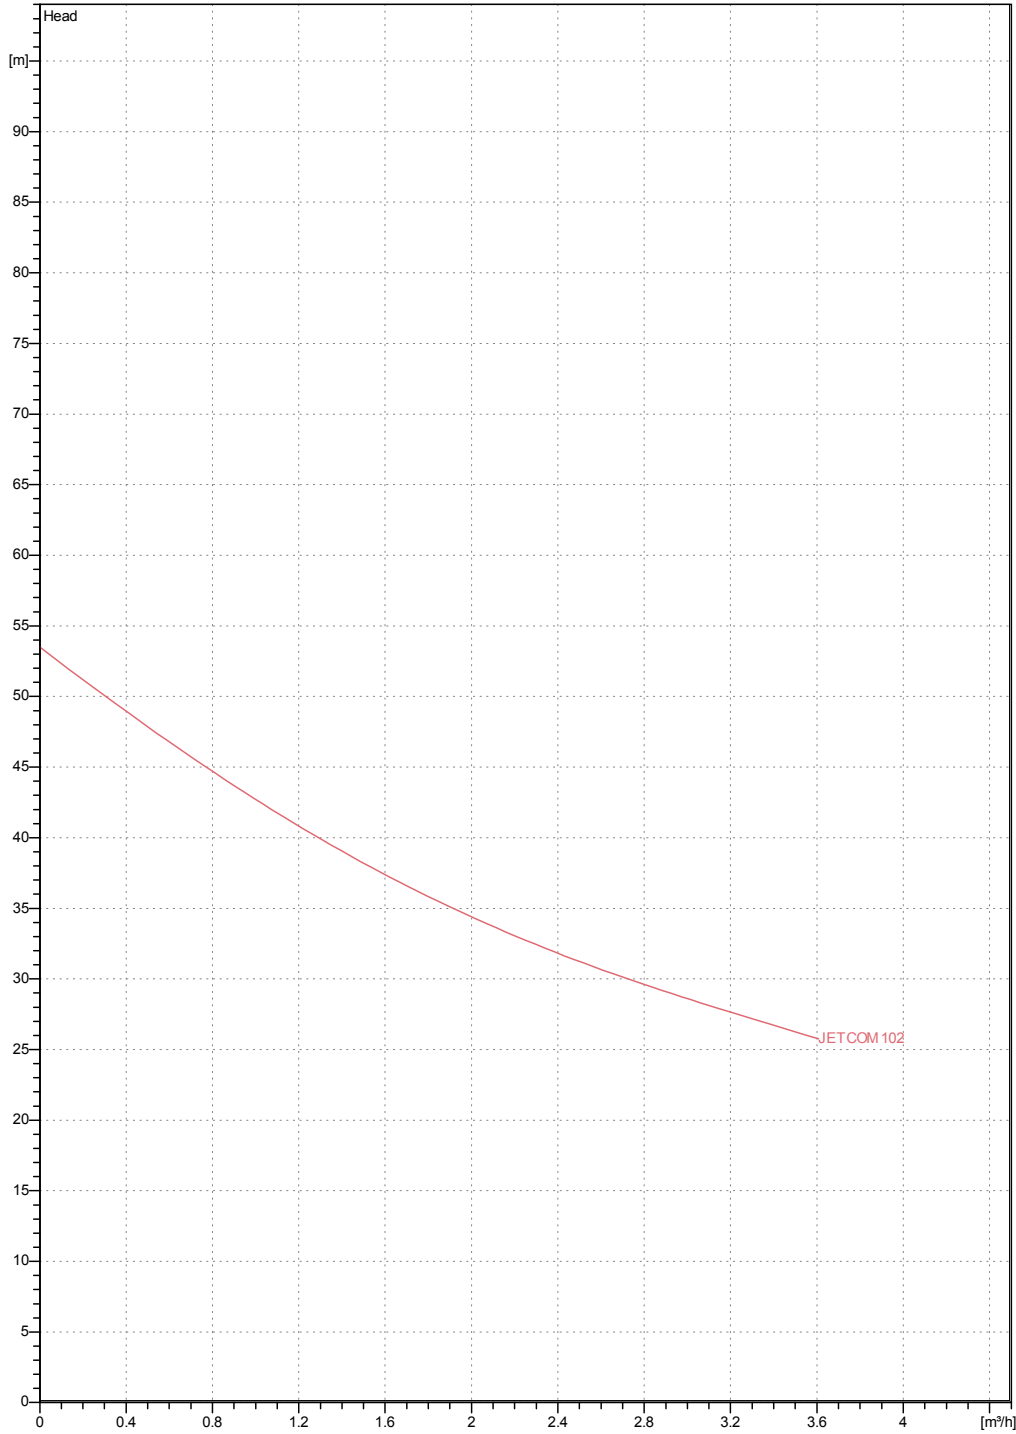

PERFORMANCE CURVES

2014-06-04

Page 2 / 3

DAB PUMPS S.p.A.
Via Marco Polo, 14 - 35035 Mestrino (PD), Italy
Tel. +39 049 5125000 - Fax +39 049 5125950
www.dabpumps.com

Society Reference Address Phone Fax E-mail	Receiver	From
		White International Pty Ltd . 52-60 Ashford Avenue, Milperra, NSW, 2214 - - pumpsales@whiteint.com.au

JETCOM 102 M

Curve tolerance according to ISO 9906

Hydraulic data (duty point)

Suction side 1 " G 6 bar (600 kPa)	Discharge side 1 " G 6 bar (600 kPa)	Flow : 0 m³/h	Head : 0 m	Rated speed: 2800 1/min
Project	Project ID	Created by	Created on 2014-06-04