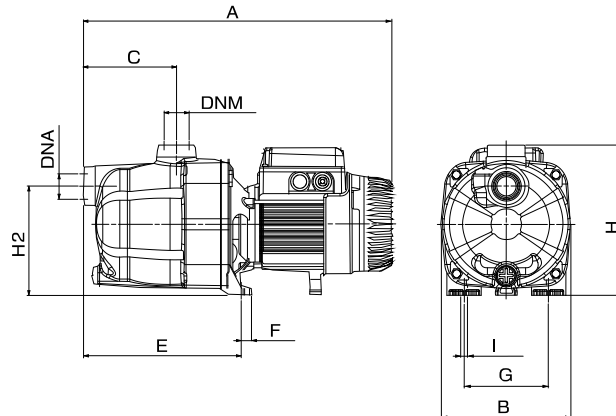

Receiver

Society
Reference
Address
Phone
Fax
E-mail

From

White International Pty Ltd
52-60 Ashford Avenue, Milperra, NSW, 2214
-
-
pumpsales@whiteint.com.au

Item n° :

102670040

Model :

JETCOM 102 M

Pump data

Pressure rating : 6 bar (600 kPa)
Min. fluid temperature : 0 °C
Max. fluid temperature : 35 °C
Max. Temperature operating : 40 °C

Priming capacity :

H m	2	3	4	5	6	7	8	9
Q m³/h	3.06	2.82	2.46	2.28	2.04	1.68	1.38	1.08

Requested data

Flow : 0.00 m³/h
Head : 0.00 m
Fluid : Water, pure
Fluid Temperature : 20 °C
Density : 0.9983 kg/dm³
Kinematic viscosity : 1.005 mm²/s
Vapor pressure : 2.34 kPa

Hydraulic data (duty point)

Flow :
Head :

Materials

Pump body	Technopoly mer A
Impeller	Technopoly mer A
Shaft with rotor	AISI 416 X12 CrS 13 UNI 6900/71
OR ring	NBR Rubber
Diffuser	Technopoly mer A
Mechanical seal	Carbon/Ceramic
Disc seal	AISI 304 X5 Cr Ni 1810 UNI 6900/71

Curve tolerance according to ISO 9906

Motor data

Motor brand : DAB
Nominal power P2: 0.75 kW
Rated speed: 2800 1/min
Rated voltage : 1~ 230 V 50 Hz
Nominal current : 5.1 A
Degree of protection : IP 44

Dimensions in

mm

A	425	DNM	1" G	H	203		
B	170	E	208	H2	144		
C	122	F	14	I	9		
DNA	1" G	G	111				

Weight : 9.5 kg

Pump connection

Suction side 1 " G / 6 bar (600 kPa)
Discharge side 1 " G / 6 bar (600 kPa)