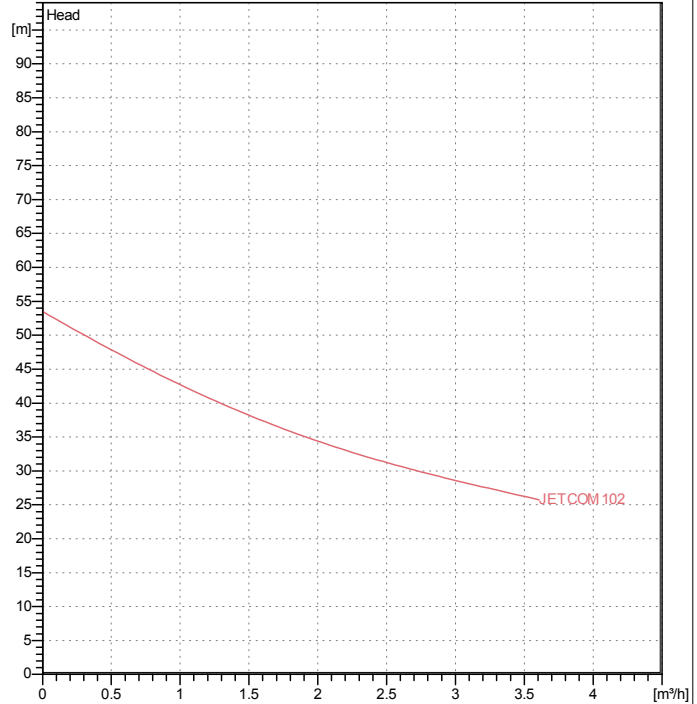

Receiver

Society
Reference
Address
Phone
Fax
E-mail

From

White International Pty Ltd
52-60 Ashford Avenue, Milperra, NSW, 2214
-
-
pumpsales@whiteint.com.au

Item n° :

102670040

Model :

JETCOM 102 M

Pump data

Pressure rating : 6 bar (600 kPa)
Min. fluid temperature : 0 °C
Max. fluid temperature : 35 °C
Max. Temperature operating : 40 °C

Priming capacity :

H m	2	3	4	5	6	7	8	9
Q m³/h	3.06	2.82	2.46	2.28	2.04	1.68	1.38	1.08

Requested data

Flow : 0.00 m³/h
Head : 0.00 m
Fluid : Water, pure
Fluid Temperature : 20 °C
Density : 0.9983 kg/dm³
Kinematic viscosity : 1.005 mm²/s
Vapor pressure : 2.34 kPa

Hydraulic data (duty point)

Flow :
Head :

Materials

Pump body	Technopoly mer A
Impeller	Technopoly mer A
Shaft with rotor	AISI 416 X12 CrS 13 UNI 6900/71
OR ring	NBR Rubber
Diffuser	Technopoly mer A
Mechanical seal	Carbon/Ceramic
Disc seal	AISI 304 X5 Cr Ni 1810 UNI 6900/71

Curve tolerance according to ISO 9906

Motor data

Motor brand : DAB
Nominal power P2: 0.75 kW
Rated speed: 2800 1/min
Rated voltage : 1~ 230 V 50 Hz
Nominal current : 5.1 A
Degree of protection : IP 44

Dimensions in

mm

A	425	DNM	1" G	H	203		
B	170	E	208	H2	144		
C	122	F	14	I	9		
DNA	1" G	G	111				

Weight : 9.5 kg

Pump connection

Suction side 1 " G / 6 bar (600 kPa)
Discharge side 1 " G / 6 bar (600 kPa)