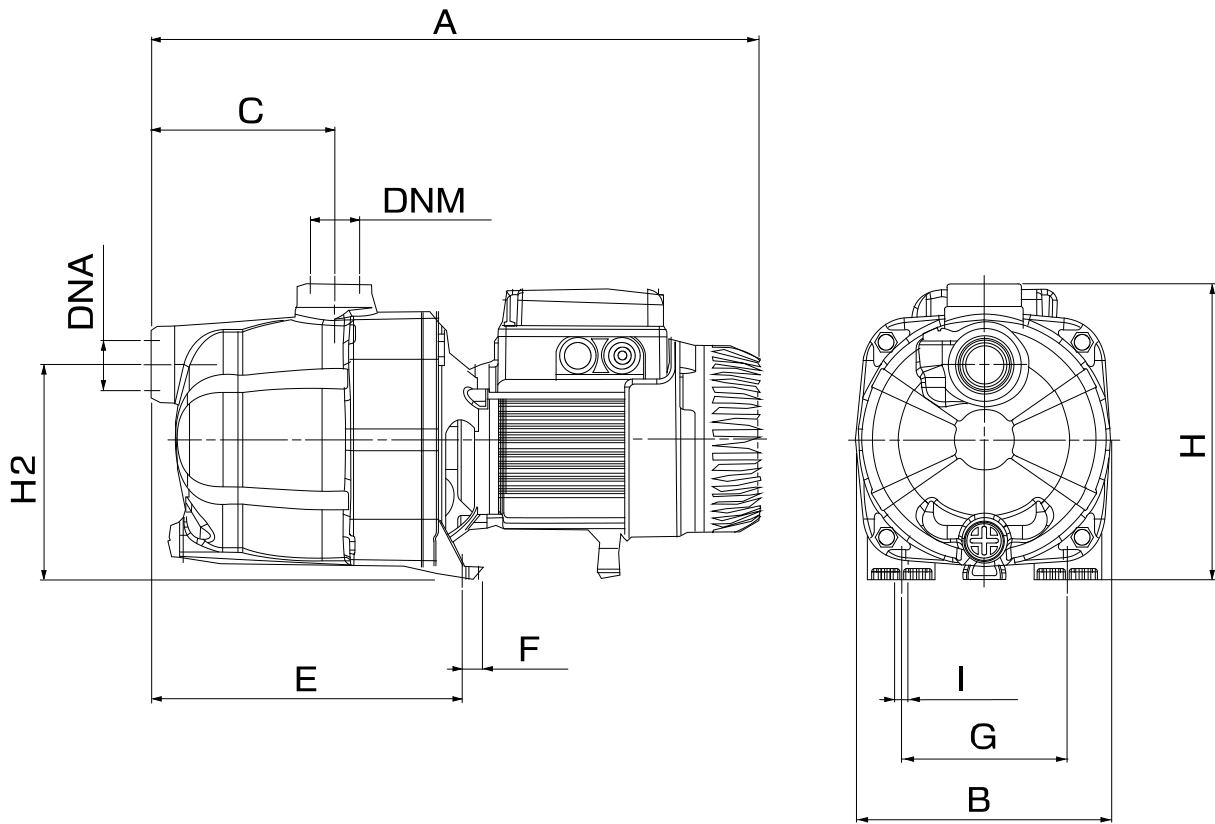

Receiver

From

Society
Reference
Address
Phone
Fax
E-mail

White International Pty Ltd
.
52-60 Ashford Avenue, Milperra, NSW, 2214
.
.
pumpsales@whiteint.com.au

JETCOM 102 M

Dimensions in mm

1	A	425	I	9		
2	B	170				
3	C	122				
4	DNA	1" G				
5	DNM	1" G				
6	E	208				
7	F	14				
8	G	111				
9	H	203				
10	H2	144				

Pump connection

Suction
1 " G
6 bar (600 kPa)

Discharge
1 " G
6 bar (600 kPa)

Project

Project ID

Created by

Created on

2014-06-04